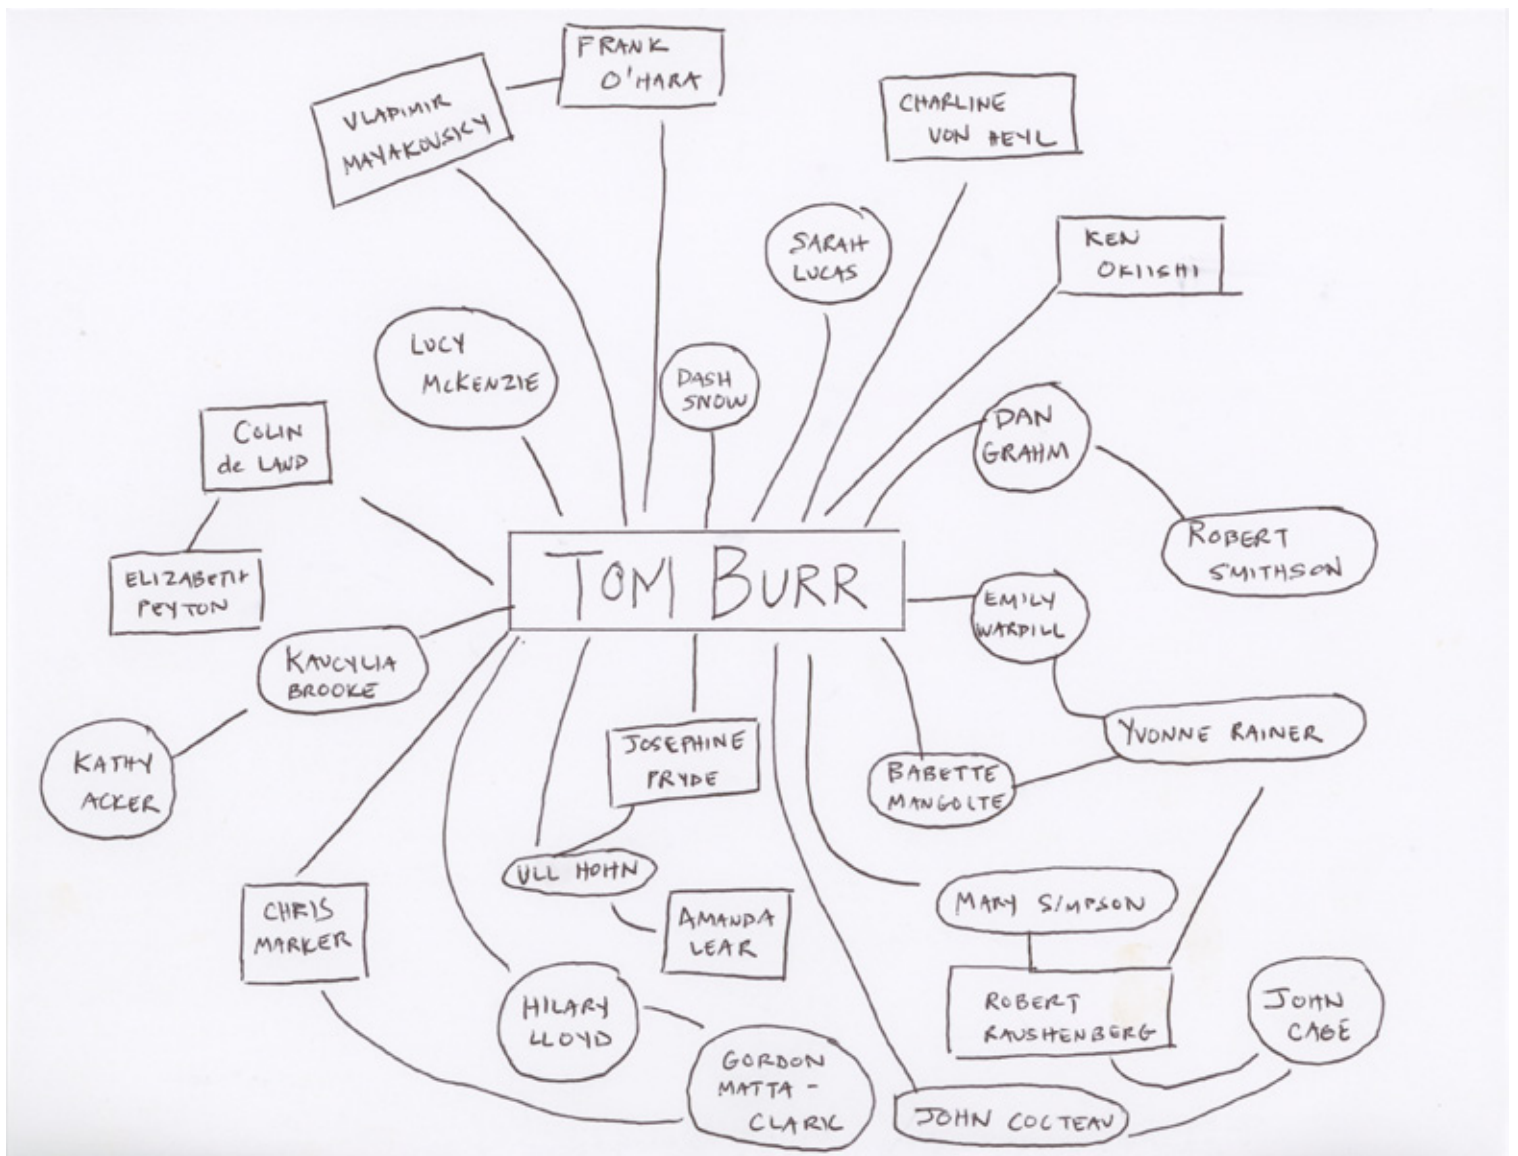

# DREAM THE END

For DREAM THE END's eleventh edition, Burr explores the connections one makes in life and how those relationships inspire and influence one's artistic identity. The "Exhibition Edition" is alive and ever growing with new images added every week throughout the month. It showcases work from artists across all mediums from American artist Dash Snow to Amanda Lear and New York School poet Frank O'hara—all of whom carry a distinct weight in Burr's artistic accomplishments.

Tom Burr is a New York based conceptual and minimalist artist whose work covers installation, photography, drawing and sculpture. His art investigates the social, psychological effects of public spaces and gender stigmas.

DREAM THE END is a unique online forum: part-blog, part-magazine, and part-gallery, which features art and inspiration of exceptional talents in the fields of music, writing, motion, and fine arts. The online platform draws attention to hidden gems in art using a democratic, fresh, and exciting approach. It creates a rich sensory experience for its users to discover and enjoy while streaming notable tracks and mix tapes uninterrupted.